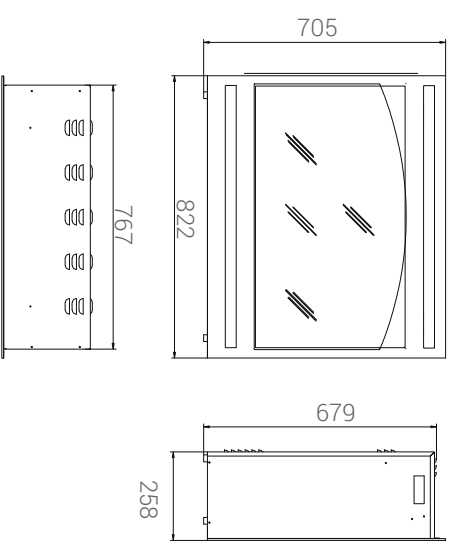

ZERO CLEARANCE 31