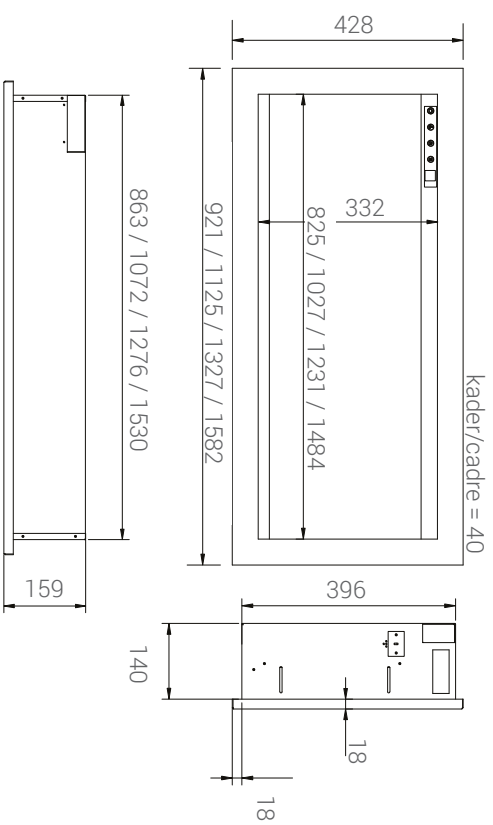

SYMMETRY

4 VERSIONS: 34 / 42 / 50 / 60

PANORAMA EXTRA SLIM

4 VERSIONS: 30 / 40 / 50 / 60

PANORAMA EXTRA TALL

4 VERSIONS: 40 / 60 / 72 / 88

TRU-VIEW XL

4 VERSIONS: 40 / 50 / 60 / 72