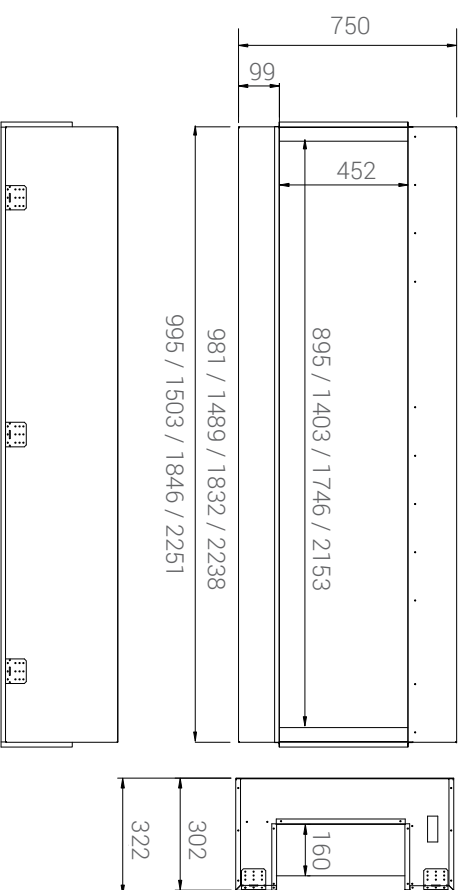

SYMMETRY

4 VERSIONS: 34 / 42 / 50 / 60

PANORAMA EXTRA SLIM

4 VERSIONS: 30 / 40 / 50 / 60

PANORAMA EXTRA TALL

4 VERSIONS: 40 / 60 / 72 / 88

TRU-VIEW XL

4 VERSIONS: 40 / 50 / 60 / 72