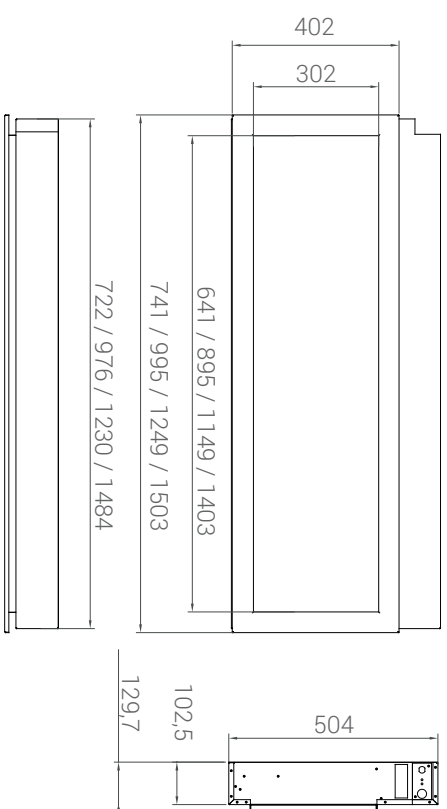

SYMMETRY

4 VERSIONS: 34 / 42 / 50 / 60

PANORAMA EXTRA SLIM

4 VERSIONS: 30 / 40 / 50 / 60

PANORAMA EXTRA TALL

4 VERSIONS: 40 / 60 / 72 / 88

TRU-VIEW XL

4 VERSIONS: 40 / 50 / 60 / 72