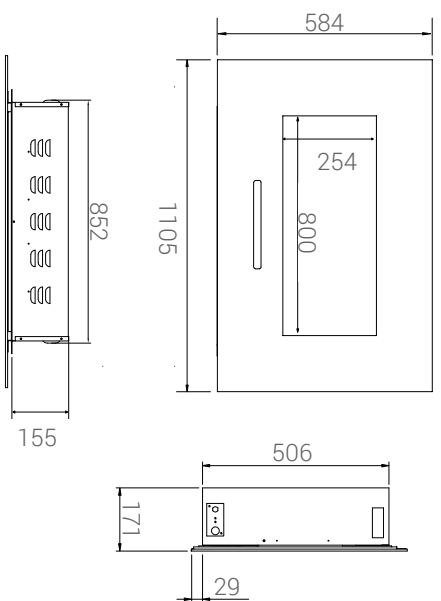

BUILT-IN FLUSH/ WALL MOUNT