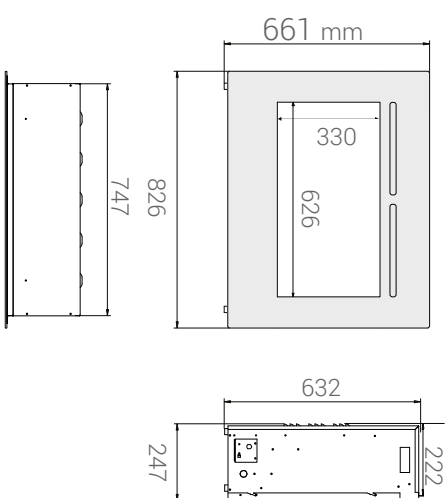

ZERO CLEARANCE 30